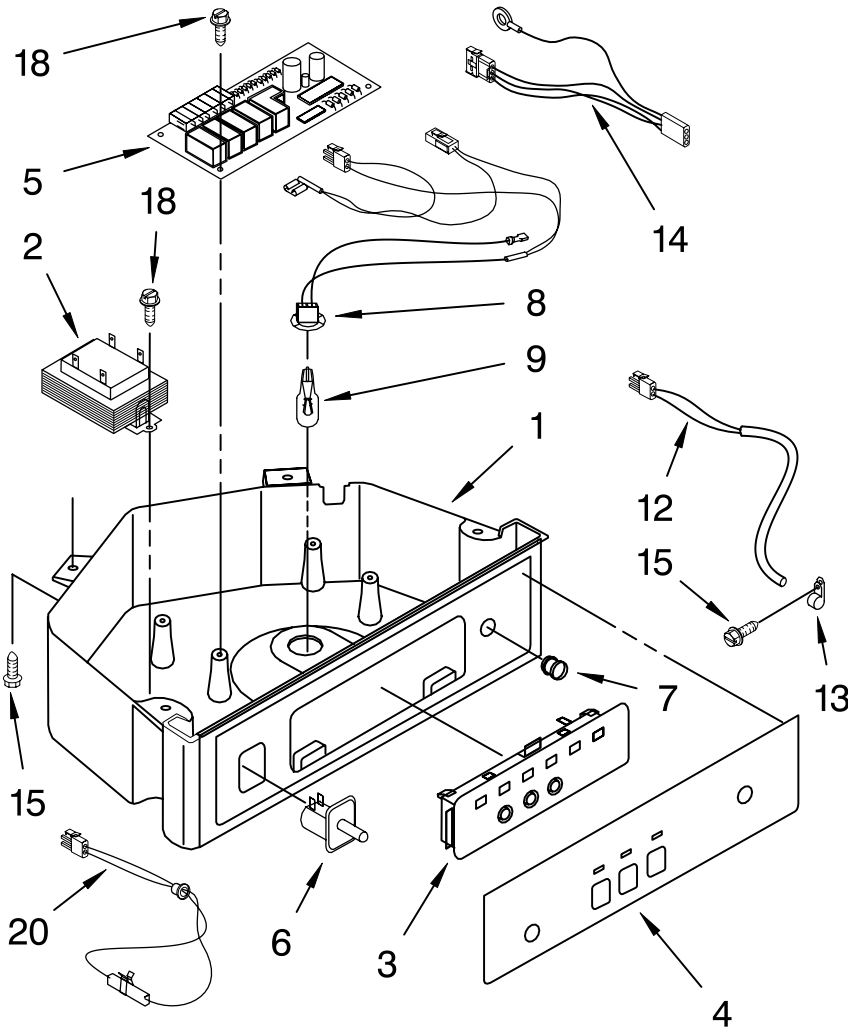

For Models: KUIS155HPW3, KUIS155HPB3
(WHITE) (BLACK)

Illus. No.	Part No.	DESCRIPTION
1	2185758	Valve, Complete Water
2	2185669	Tube, Plastic
3	488687	Screw 8-15 X 5/8
4	2185523	Dispenser, Water
5	2208420	Evaporator
6	627018	Nut, Compression
7	841707	Insert, Tube
8	2172593	Tube, Water Fill
9	488660	Nut, Speed
10	836667	Spacer
11	2208539	Fastener, Pushnut
12	489443	Screw
13	2185625	Reservoir, Water Slide
14	2185626	Tube
15	2185673	Hose, Overflow
16	2208566	Guide-Ice, Grid
17	2185615	Bracket, Front and Rear
18	2185611	Bracket, Side Left and Right
19	2185681	Harness, Grid
20	2208533	Tube
21	487627	Ball Sleeve
22	487857	Nut Ball, Sleeve
26	3400886	Screw 8-18 X 1 1/4
28	2185614	Grid Assembly (Complete)
39	2174754	Wire, Grid Cutter
41	2185570	Cover, Grid
42	8281228	Thumbscrew
43	2185624	Reservoir, Water
44	3400884	Screw 8-18 X 5/8
45	2185696	Cap, Drain
46	3400909	Nut, Push-In

FOR ORDERING INFORMATION REFER TO PARTS PRICE LIST

PUMP PARTS

For Models: KUIS155HPW3, KUIS155HPB3
(WHITE) (BLACK)

Illus. No.	Part No.	DESCRIPTION
1	2217220	Pump, Water (Complete)
2	3400884	Screw 8-18 X 5/8
3	2185677	Cover, Pump
4	2185585	Bracket, Connector Assembly

CONTROL PANEL PARTS

For Models: KUIS155HPW3, KUIS155HPB3
(WHITE) (BLACK)

Illus. No.	Part No.	DESCRIPTION
1	2185738	Box, Control
2	2185657	Transformer
3	2185592	Assembly, Switch (ALSO ORDER #4)
4	2208317W	Overlay
5	6100499	P.C. Board
6	2149705	Switch, Plunger
7	2185694	Lens, LED
8	2185692	Wiring Harness Grid/ Light
9	745362	Bulb
10	2185788	Clamp
11	2187286	Wiring Harness, Complete Unit (Includes Power Cord)
12	2185679	Thermostat, Bin
13	2185825	Clamp
14	2185703	Wiring Harness, Main to Pump,
15	3400884	Screw 8-18 X 5/8
18	3400850	Screw 8-16 X 3/8
20	2185680	Thermister, Ice Control